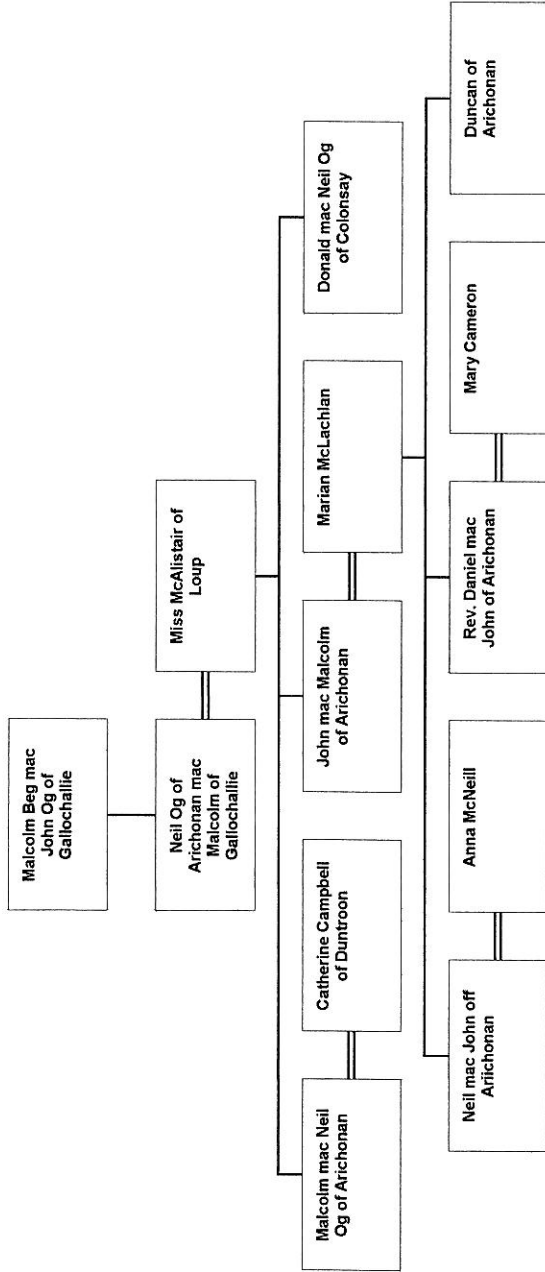

Descendant Chart for Torquill

Descendant Chart for Malcolm Beg mac John Og of Gallochallie

Descendant Chart for Neil Og mac Neil

Descendant Chart for John Og mac Neil of Gallochallie

Descendant Chart for Donald mac Hector of Gallochallie

Genealogical Chart for Neil 5th of Taynish

Descendal Hector mac Ne