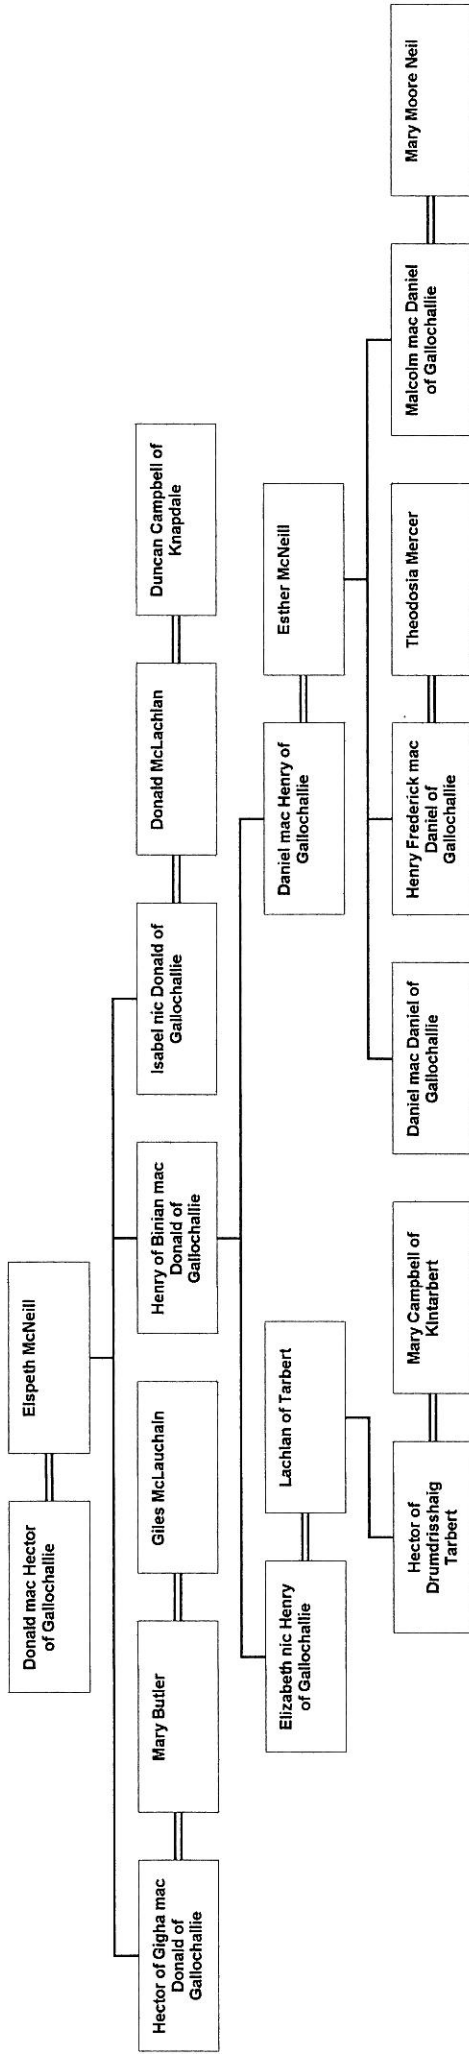

Descendant Chart for Torquill

Descendant Chart for Malcolm Beg mac John Og of Gallochallie

Descendant Chart for Neil Og mac Neil

Descendant Chart for John Og mac Neil of Gallochallie

Descendant Chart for Donald mac Hector of Gallochallie

Genealogical Chart for Neil 5th of Taynish

Descendal Hector mac Ne