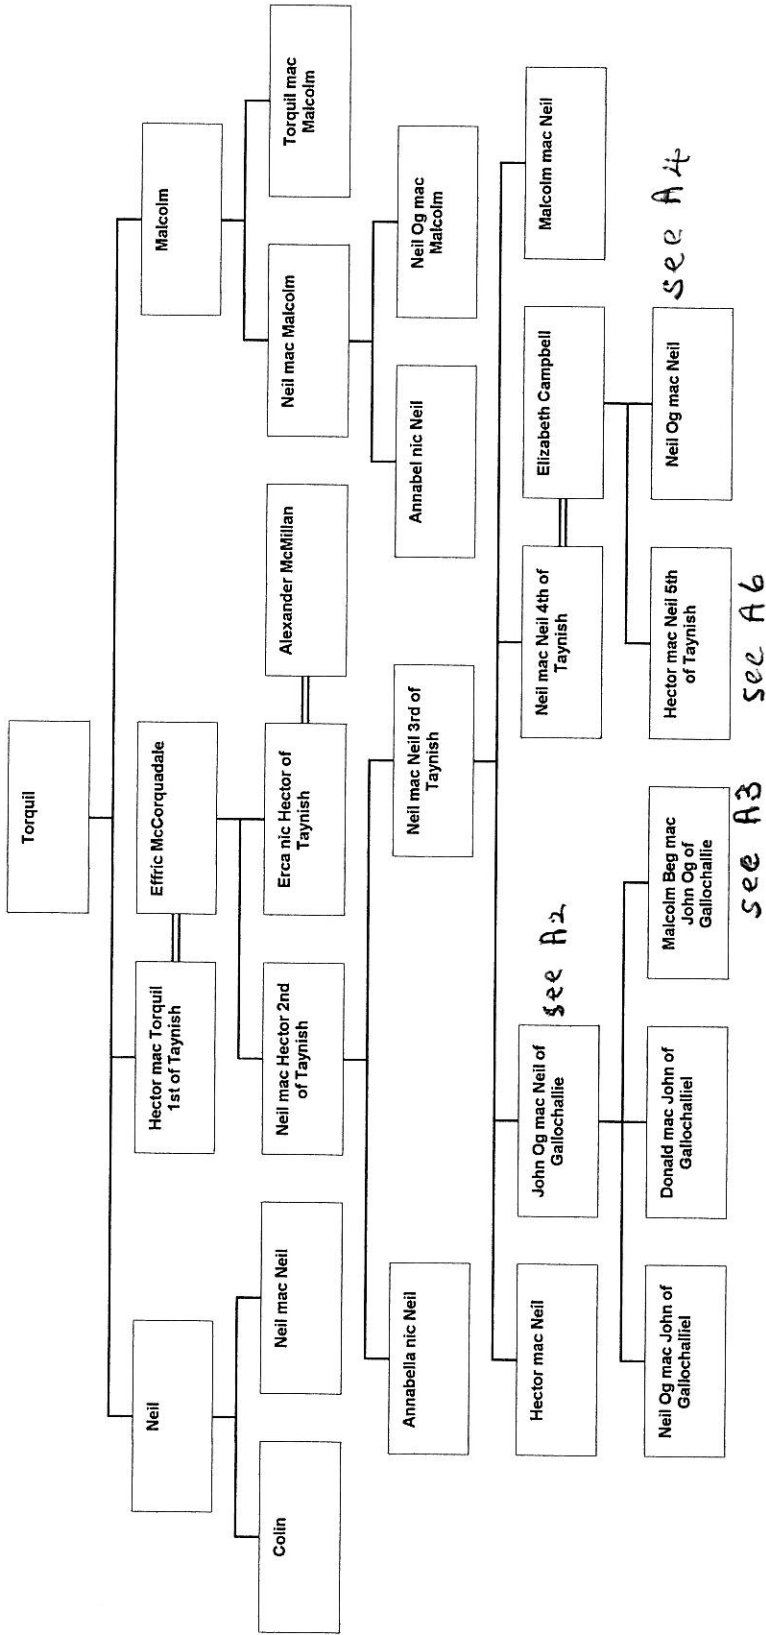

Descendant Chart for Torquill

Descendant Chart for Malcolm Beg mac John Og of Gallochallie

Descendant Chart for Neil Og mac Neil

Descendant Chart for John Og mac Neil of Gallochallie

Descendant Chart for Donald mac Hector of Gallochallie

Genealogical Chart for Neil 5th of Taynish

Descendal Hector mac Ne